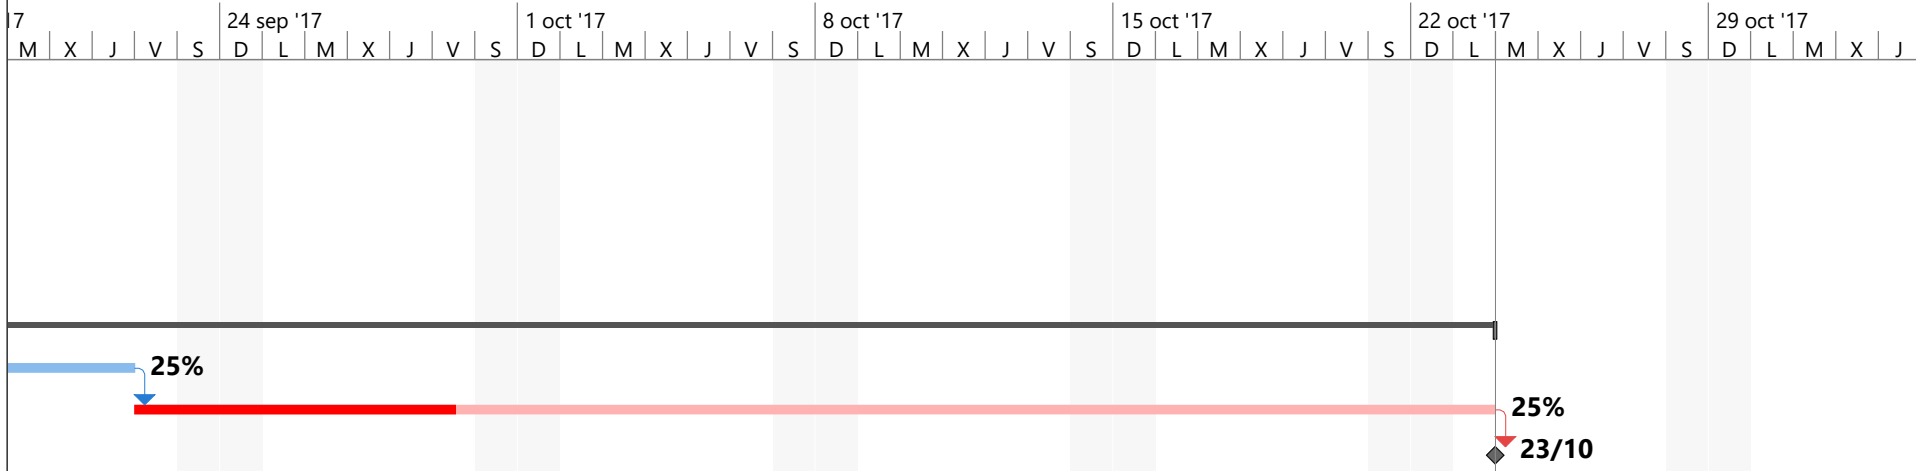

Calendario de ejecucion ZFSA114 junio 2018

Tareas críticas		solo fin		Resumen manual	
División crítica		solo duración		Resumen del proyecto	
Progreso de tarea crítica		Línea base		Tareas externas	
Tarea		División de la línea base		Hito externo	
División		Hito de línea base		Tarea inactiva	
Progreso de tarea		Hito		Hito inactivo	
Tarea manual		Progreso del resumen		Resumen inactivo	
solo el comienzo		Resumen		Fecha límite